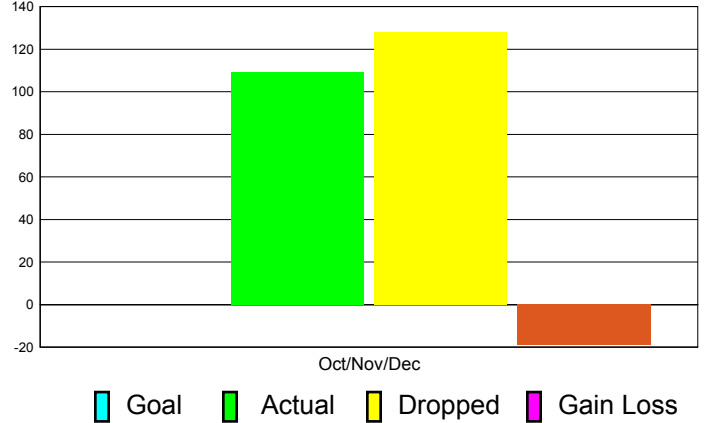

Membership Results 2011-2012

Goal, New, Dropped, Gain/Loss